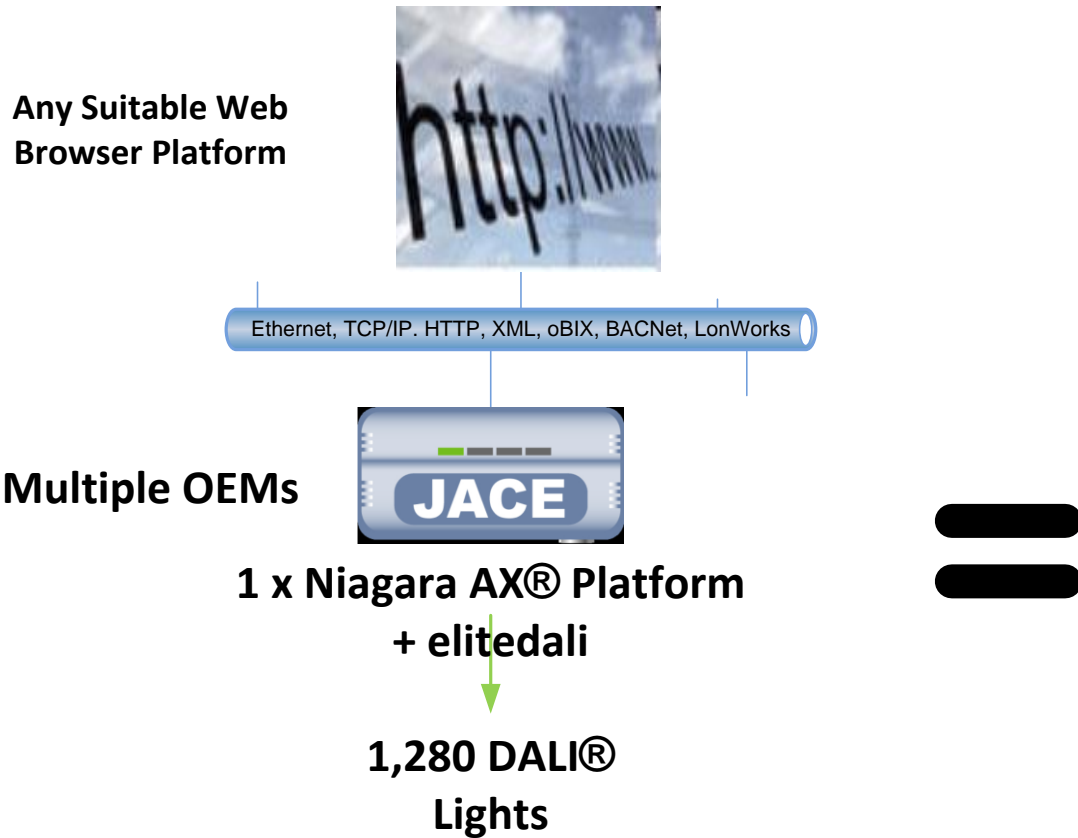

How using elitedali for Niagara AX® to connect up to 1,280 DALI Lights compares to a traditional intelligent lighting solution

- Multiple sources of Niagara AX platforms, System Integrators & Providers, Open Standards Controls, Web Browser platforms
- Less hardware, less power consumption, less CO2 emissions, Open DALI standard, Native Niagara AX BMS solution
- Simpler architecture, installation, commissioning, controls, maintenance, management