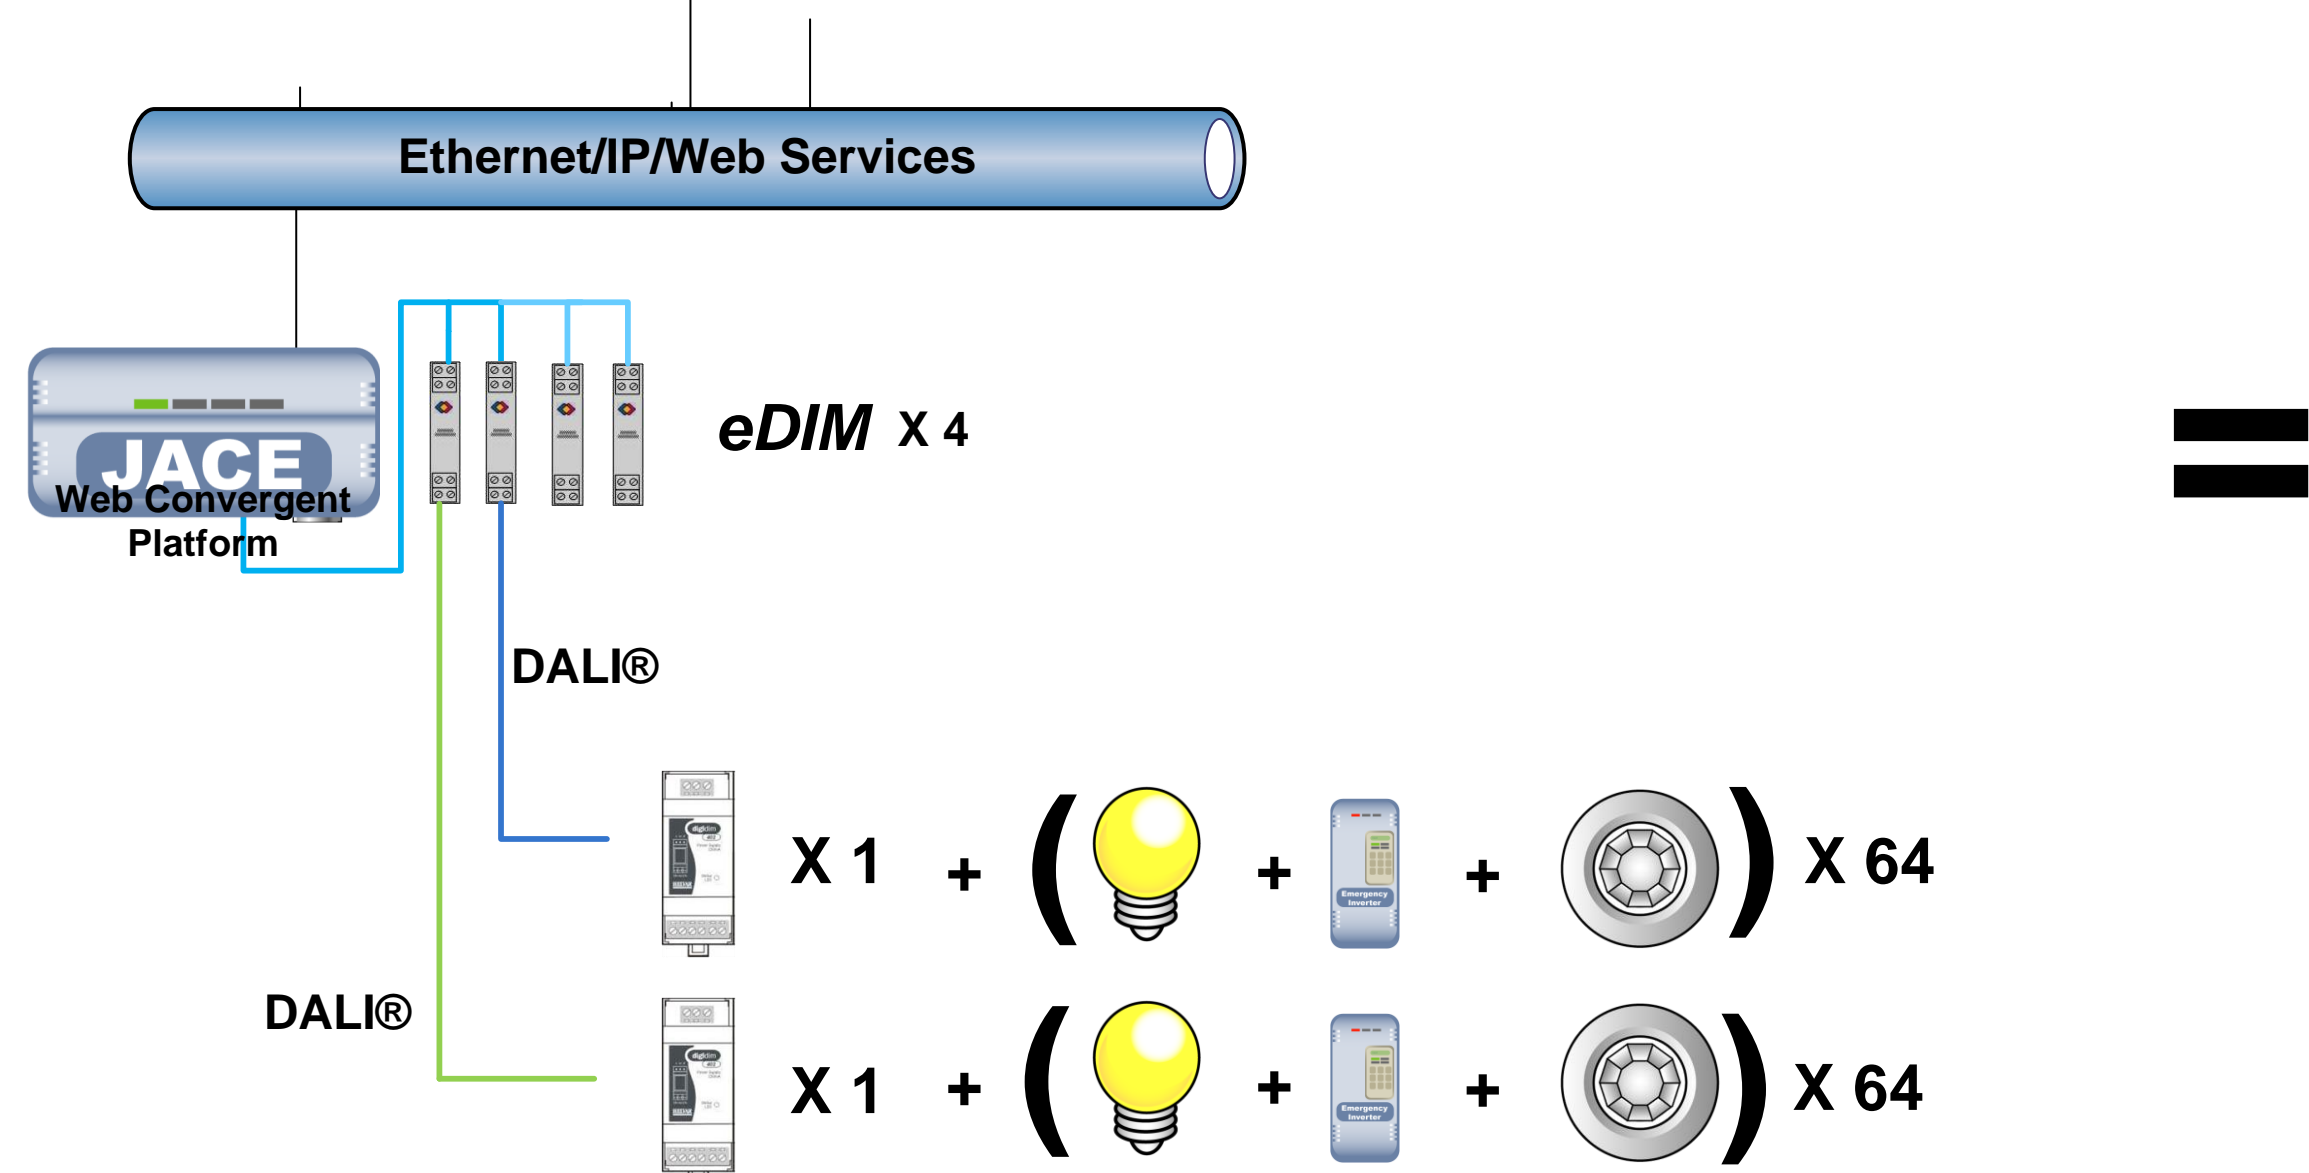

DALI® Intelligent Lighting Solutions

How does CNS's elite DALI® solution for Niagara AX® compare with traditional lighting Programmable Logic Controller (PLC) solutions?

CNS's elite DALI Solution

Programmable Logic Controller (PLC) Solution

Traditional Programmable Logic Controller Module (PLC) solutions such as this only enable remote - Management, Visualisation & Control of only those features the manufacturer allows.